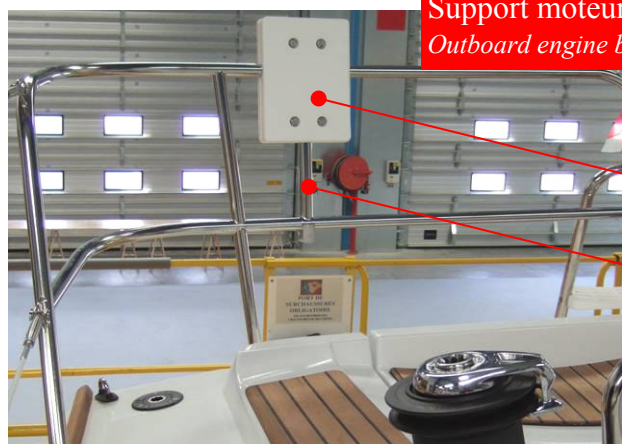

EQUIPEMENT EQUIPMENT

OPTION

SUPPORT MOTEUR HB (non monté) (CODE ZBE271) OUTBOARD ENGINE BRACKET (unfitted)

Le support moteur HB est livré non monté.
The outboard engine bracket is delivered unfitted.

Support moteur
Outboard engine bracket

2 PLAQUES EN NYLON
2 PLASTIC BOARDS

TUBE SUPPORT INOX
STAINLESS STEEL TUBE