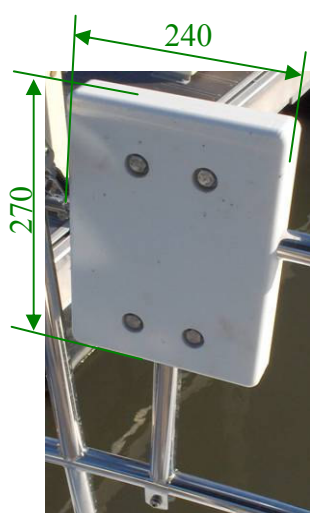

EQUIPEMENT EQUIPMENT

OPTION

SUPPORT MOTEUR HB (non monté) (CODE ZBE271) OUTBOARD ENGINE BRACKET (unfitted)

Le support moteur HB est livré non monté.
The outboard engine bracket is delivered unfitted.

Support moteur
Outboard engine bracket

2 PLAQUES EN NYLON
2 PLASTIC BOARDS

TUBE SUPPORT INOX
STAINLESS STEEL TUBE